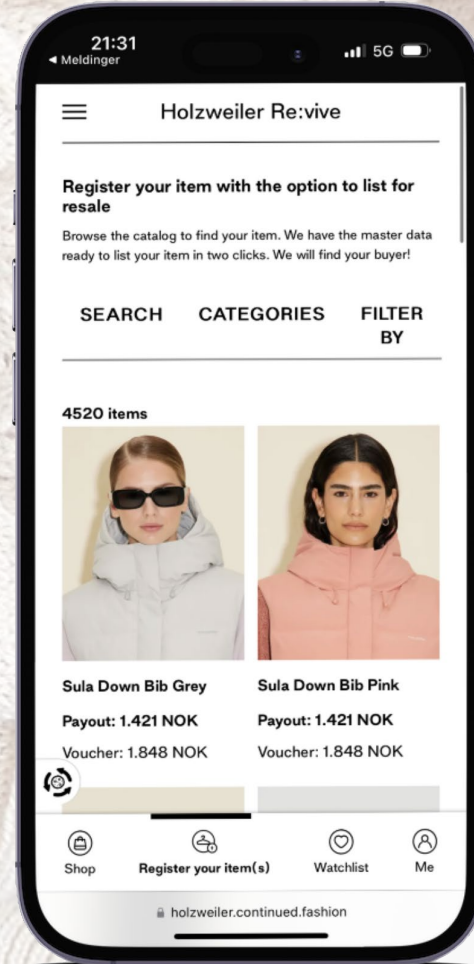

CUSTOMS

DC

STORE

RETAIL CUSTOMER

POST SALE

RECYCLE

ebay

JOURNEY